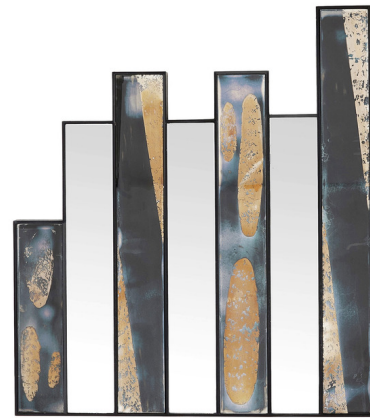

By Arteriors Home

Description

The Darcy Mirror brings an industrial Americana to your interior space. Alternating puzzle pieces of clear and dark antiqued mirror interlock in blackened iron frames. This multidirectional mirror can work in a variety of room styles. May be hung vertically or horizontally. Cleat attachment included for secure hanging.

Shown in black / mirror

Specifications

COLOR	Mirror
BODY FINISH	Black
WATTAGE	N/A
DIMMER	N/A
DIMENSIONS	30"W x 34"H x 2.5"D
BULB	N/A
COUNTRY OF ORIGIN	India

CLICK TO VIEW PRODUCT

Notes: