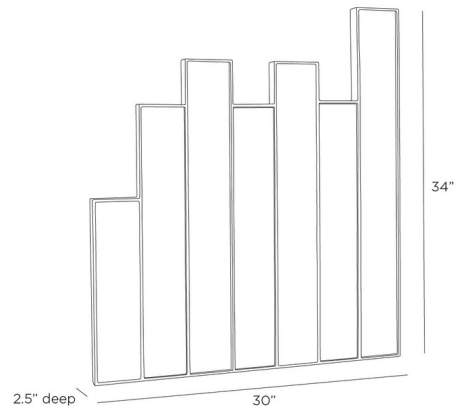

By Arteriors Home

Description

The Darcy Mirror brings an industrial Americana to your interior space. Alternating puzzle pieces of clear and dark antiqued mirror interlock in blackened iron frames. This multidirectional mirror can work in a variety of room styles. May be hung vertically or horizontally. Cleat attachment included for secure hanging.

Shown in black / mirror

Specifications

COLOR	Mirror
BODY FINISH	Black
WATTAGE	N/A
DIMMER	N/A
DIMENSIONS	30"W x 34"H x 2.5"D
BULB	N/A
COUNTRY OF ORIGIN	India

CLICK TO VIEW PRODUCT

Notes: