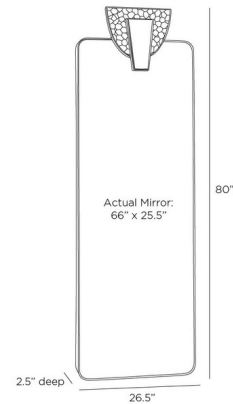

By Arteriors Home

Description

The Copperhead Floor Mirror brings a jewel inspired beauty to your interior space. Reminiscent of an Egyptian headdress, an overscale etched marble and ebony mango wood accent adds the right amount of contrast to a minimalist blackened iron frame. Designed to be hung vertically or angled on the floor, a cleat attachment at the back assures secure placement.

Shown in blackened iron / mirror

Specifications

COLOR	Mirror
BODY FINISH	Blackened Iron
WATTAGE	N/A
DIMMER	N/A
DIMENSIONS	26.5"W x 80"H x 2.5"D
BULB	N/A
COUNTRY OF ORIGIN	India

CLICK TO VIEW PRODUCT

Notes: