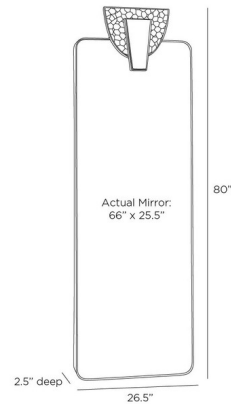

### Description

The Copperhead Floor Mirror brings a jewel inspired beauty to your interior space. Reminiscent of an Egyptian headdress, an overscale etched marble and ebony mango wood accent adds the right amount of contrast to a minimalist blackened iron frame. Designed to be hung vertically or angled on the floor, a cleat attachment at the back assures secure placement.

### Specifications

COLOR	Mirror
BODY FINISH	Blackened Iron
WATTAGE	N/A
DIMMER	N/A
DIMENSIONS	26.5"W x 80"H x 2.5"D
BULB	N/A
COUNTRY OF ORIGIN	India

CLICK TO VIEW PRODUCT

Notes: