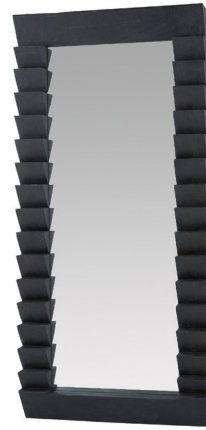

Lightology

lightology.com
866-954-4489
04-24-26

Project: _____

Company: _____

Location: _____ Fixture Type: _____

SPEC #: **AHM1342829**

Approved On: _____ Approved By: _____

Elkins Floor Mirror

By Arteriors Home

Description

The Elkins Floor Mirror brings a bold look to your interior space. A sawtooth frame of laminated ebony mango wood offers an industrial yet rustic influence. Accented with exaggerated zigzag details, this rectangular mirror's strong, textured finish lends a superpowered effect to any interior. Designed to be hung vertically, horizontally, or angled on the floor, it is secured with a cleat attachment at the back.

Shown in ebony / mirror

Specifications

COLOR	Mirror
BODY FINISH	Ebony
WATTAGE	N/A
DIMMER	N/A
DIMENSIONS	38.5"W x 80.5"H x 4.5"D
BULB	N/A
COUNTRY OF ORIGIN	India

CLICK TO VIEW PRODUCT

Notes: