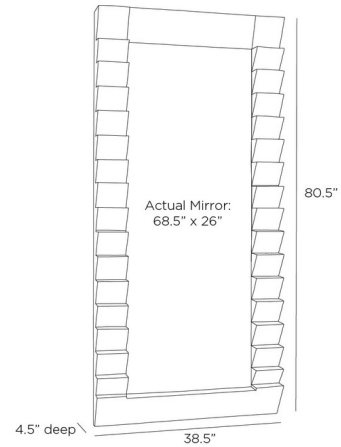

By Arteriors Home

Description

The Elkins Floor Mirror brings a bold look to your interior space. A sawtooth frame of laminated ebony mango wood offers an industrial yet rustic influence. Accented with exaggerated zigzag details, this rectangular mirror's strong, textured finish lends a superpowered effect to any interior. Designed to be hung vertically, horizontally, or angled on the floor, it is secured with a cleat attachment at the back.

Shown in ebony / mirror

Specifications

COLOR	Mirror
BODY FINISH	Ebony
WATTAGE	N/A
DIMMER	N/A
DIMENSIONS	38.5"W x 80.5"H x 4.5"D
BULB	N/A
COUNTRY OF ORIGIN	India

CLICK TO VIEW PRODUCT

Notes: