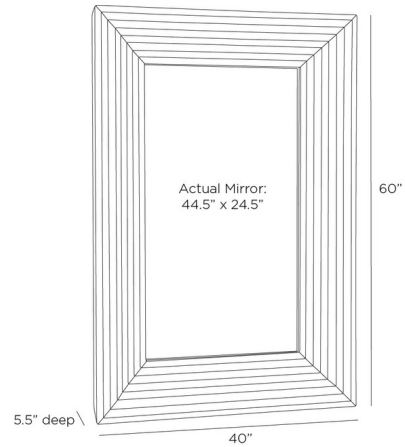

### Description

The Coulter Mirror brings a clean masculine look to your interior space. The minimal rectangular mirror is framed with stepped, muscular detailing carved to draw the eye. May be hung vertically or horizontally. Cleat attachment included for secure hanging.

### Specifications

COLOR	Mirror
BODY FINISH	Ebony
WATTAGE	N/A
DIMMER	N/A
DIMENSIONS	40"W x 60"H x 5.5"D
BULB	N/A
COUNTRY OF ORIGIN	India

CLICK TO VIEW PRODUCT

Notes: