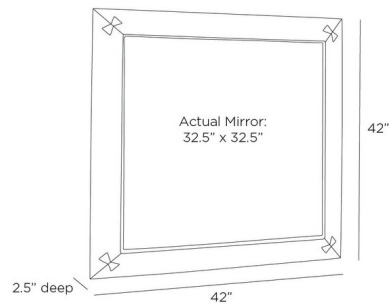

Description

The Calpini Mirror brings a bold masculine look with a hint of feminism to your interior space. The smooth, square sable mango wood frame is adorned with inlaid brass butterflies. May be hung vertically or diagonally. Cleat attachment included for secure hanging.

Shown in sable / mirror

Specifications

COLOR	Mirror
BODY FINISH	Sable
WATTAGE	N/A
DIMMER	N/A
DIMENSIONS	42"W x 42"H x 2.5"D
BULB	N/A
COUNTRY OF ORIGIN	India

CLICK TO VIEW PRODUCT

Notes: