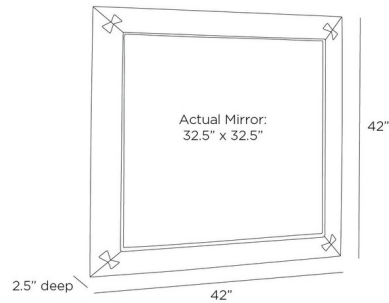

### Description

The Calpini Mirror brings a bold masculine look with a hint of feminism to your interior space. The smooth, square sable mango wood frame is adorned with inlaid brass butterflies. May be hung vertically or diagonally. Cleat attachment included for secure hanging.

### Specifications

COLOR	Mirror
BODY FINISH	Sable
WATTAGE	N/A
DIMMER	N/A
DIMENSIONS	42"W x 42"H x 2.5"D
BULB	N/A
COUNTRY OF ORIGIN	India

CLICK TO VIEW PRODUCT

Notes: