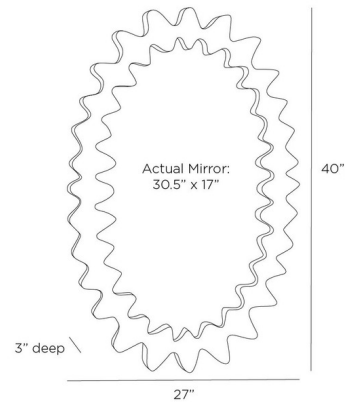

### Description

The Cicada Mirror adds a natural beauty to your interior space. The organic mango wood frame ebbs and flows around the oval mirror. May be hung vertically or horizontally. Cleat attachment included for secure hanging.

### Specifications

COLOR	Mirror
BODY FINISH	Whitewash
WATTAGE	N/A
DIMMER	N/A
DIMENSIONS	27"W x 40"H x 3"D
BULB	N/A
COUNTRY OF ORIGIN	India

CLICK TO VIEW PRODUCT

Notes: