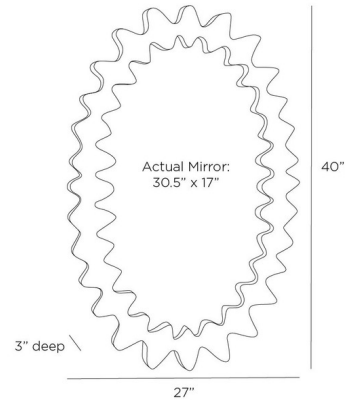

By Arteriors Home

Description

The Cicada Mirror adds a natural beauty to your interior space. The organic mango wood frame ebbs and flows around the oval mirror. May be hung vertically or horizontally. Cleat attachment included for secure hanging.

Shown in whitewash / mirror

Specifications

COLOR	Mirror
BODY FINISH	Whitewash
WATTAGE	N/A
DIMMER	N/A
DIMENSIONS	27"W x 40"H x 3"D
BULB	N/A
COUNTRY OF ORIGIN	India

CLICK TO VIEW PRODUCT

Notes: