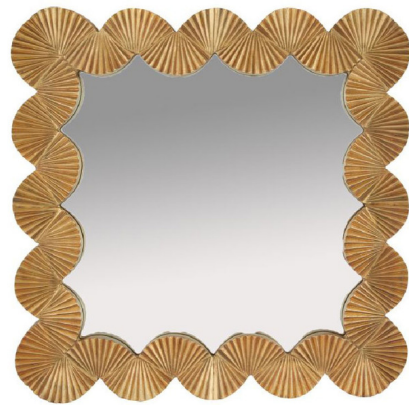

Lightology

lightology.com
866-954-4489
05-07-26

Project: _____

Company: _____

Location: _____ Fixture Type: _____

SPEC #: **AHM1342842**

Approved On: _____ Approved By: _____

Ethos Mirror

By Arteriors Home

Description

The Ethos Mirror brings a decorative beauty to your interior space. The rippled forms create a fan-like wave, perfect in a variety of room styles. Includes a cleat at the back for hanging.

Shown in antique brass / mirror

Specifications

COLOR	Mirror
BODY FINISH	Antique Brass
WATTAGE	N/A
DIMMER	N/A
DIMENSIONS	35.5"W x 35"H x 3"D
BULB	N/A
COUNTRY OF ORIGIN	India

CLICK TO VIEW PRODUCT

Notes: