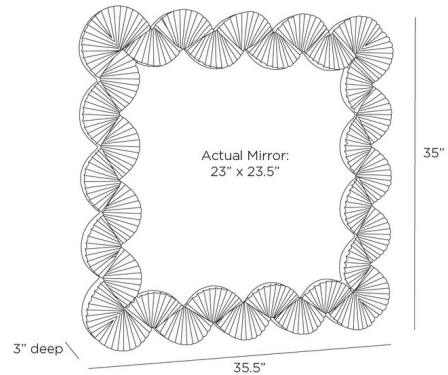

By Arteriors Home

Description

The Ethos Mirror brings a decorative beauty to your interior space. The rippled forms create a fan-like wave, perfect in a variety of room styles. Includes a cleat at the back for hanging.

Shown in antique brass / mirror

Specifications

COLOR	Mirror
BODY FINISH	Antique Brass
WATTAGE	N/A
DIMMER	N/A
DIMENSIONS	35.5"W x 35"H x 3"D
BULB	N/A
COUNTRY OF ORIGIN	India

CLICK TO VIEW PRODUCT

Notes: