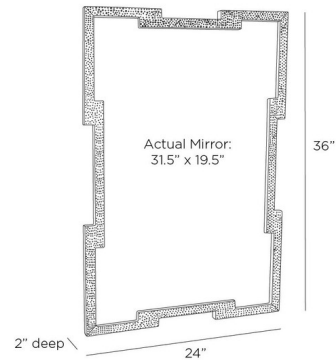

## Creedence Mirror By Arteriors Home

### Description

The Creedence Mirror brings a Greek Key motif to your interior space. The hammered brass frame will draw attention where ever it is displayed. Secured with a cleat at the back for hanging.

### Specifications

COLOR	Mirror
BODY FINISH	Antique Brass
WATTAGE	N/A
DIMMER	N/A
DIMENSIONS	24"W x 36"H x 2"D
BULB	N/A
COUNTRY OF ORIGIN	India

CLICK TO VIEW PRODUCT

Notes: