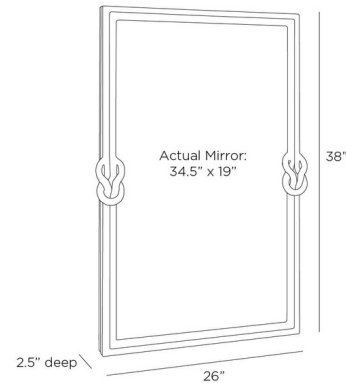

By Arteriors Home

Description

The Carruth Mirror brings a nautical twist to your interior space. The iron plated frame boasts decorative knots, to coastalize your look. May be mounted horizontally or vertically. Secured with a cleat at the back for hanging.

Shown in gold / mirror

Specifications

COLOR	Mirror
BODY FINISH	Gold
WATTAGE	N/A
DIMMER	N/A
DIMENSIONS	26"W x 38"H x 2.5"D
BULB	N/A
COUNTRY OF ORIGIN	India

CLICK TO VIEW PRODUCT

Notes: