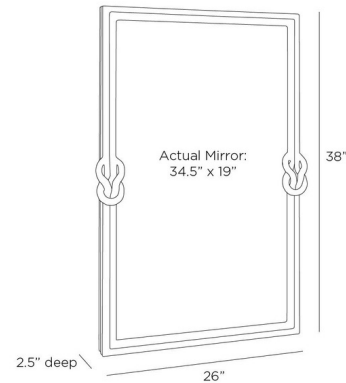

Description

The Carruth Mirror brings a nautical twist to your interior space. The iron plated frame boasts decorative knots, to coastalize your look. May be mounted horizontally or vertically. Secured with a cleat at the back for hanging.

Shown in gold / mirror

Specifications

COLOR	Mirror
BODY FINISH	Gold
WATTAGE	N/A
DIMMER	N/A
DIMENSIONS	26"W x 38"H x 2.5"D
BULB	N/A
COUNTRY OF ORIGIN	India

CLICK TO VIEW PRODUCT

Notes: