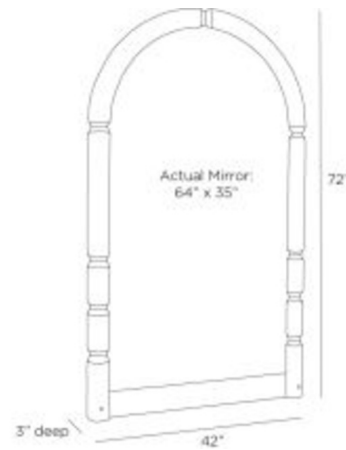

Lightology

lightology.com
866-954-4489
06-20-26

Project: _____

Company: _____

Location: _____ Fixture Type: _____

SPEC #: **AHM1342846**

Approved On: _____ Approved By: _____

Charleston Floor Mirror By Arteriors Home

Description

The Charleston Floor Mirror is inspired by the sun bleached horizon view from coastal villas. The curved smoked wood frame blends into a variety of interior styles. Vertical hanging only with back cleat attachment.

Shown in grey / mirror

Specifications

COLOR	Mirror
BODY FINISH	Grey
WATTAGE	N/A
DIMMER	N/A
DIMENSIONS	42"W x 72"H x 3"D
BULB	N/A
COUNTRY OF ORIGIN	India

CLICK TO VIEW PRODUCT

Notes: