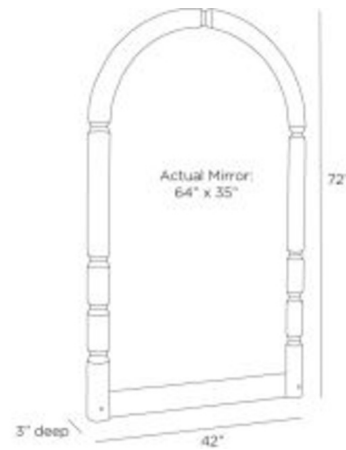

### Specifications

COLOR	Mirror
BODY FINISH	Grey
WATTAGE	N/A
DIMMER	N/A
DIMENSIONS	42"W x 72"H x 3"D
BULB	N/A
COUNTRY OF ORIGIN	India

CLICK TO VIEW PRODUCT

Notes: