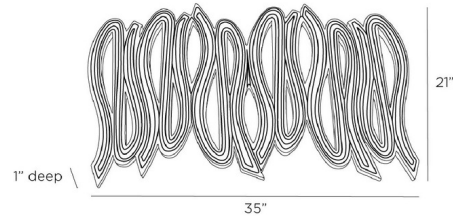

By Arteriors Home

Description

The Effie Plaque brings a bold, decorative look to your interior space. Inspired by the free-flowing loops and curves of an artist's brushstroke, creating multiple cutouts, the repeating patterns and rippling texture add a dimensional look to any wall. Can be hung both horizontally and vertically or displayed in multiples for extra impact. A sawtooth cleat attachment assures secure hanging.

Shown in antique brass / gold

Specifications

COLOR	Gold
BODY FINISH	Antique Brass
WATTAGE	N/A
DIMMER	N/A
DIMENSIONS	35"W x 21"H x 1"D
BULB	N/A
COUNTRY OF ORIGIN	India

CLICK TO VIEW PRODUCT

Notes: