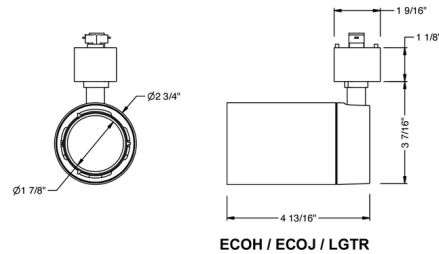

### Description

The GX15 120V Track Head Light adds a clean architectural look to your interior space. The 3 inch round cylindrical head rotates 350 degrees, tilts to 90 degrees and offers a 35 degree beam angle. Compatible with Juno and Halo Track systems, sold separately.

### Specifications

COLOR	N/A
BODY FINISH	Black
WATTAGE	17W
DIMMER	Low Voltage Electronic
DIMENSIONS	4.63"W x 4.75"H
INTEGRATED LED MODULE	1 x LED/17W/120V LED
COUNTRY OF ORIGIN	China

### Technical Information

LAMP LIFE	55000 hours
BEAM ANGLE	35°
COLOR RENDERING	90 CRI
LAMP COLOR	2700K
LUMENS/WATT	88.24
LUMINOUS FLUX	1500 lumens

Shown in black

CLICK TO VIEW PRODUCT

Notes: