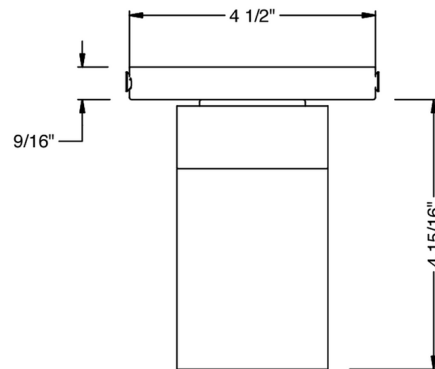

Description

The GX15 2700K Surface Mount features a 35 degree reflector and optimal lens. LED module dimmable with low-voltage electronic or TRIAC dimming.

Specifications

COLOR	N/A
BODY FINISH	White
WATTAGE	17W
DIMMER	Low Voltage Electronic
DIMENSIONS	4"W x 4.9"H
INTEGRATED LED MODULE	1 x LED/17W/120V LED
COUNTRY OF ORIGIN	China

Technical Information

LAMP LIFE	55000 hours
BEAM ANGLE	35°
COLOR RENDERING	90 CRI
LAMP COLOR	2700K
LUMENS/WATT	88.24
LUMINOUS FLUX	1500 lumens

Shown in white

CLICK TO VIEW PRODUCT

Notes: