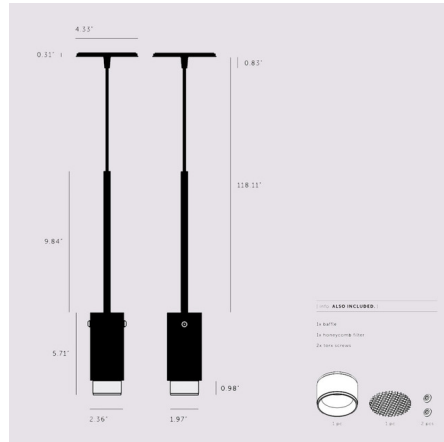

By Buster + Punch

Description

The Exhaust Pendant features the Buster + Punch signature linear or cross pattern knurl baffle that captures light and creates a delicate metallic glow. An included honeycomb filter emits a precise, non-glare, directional spotlight. Available with a Graphite or Stone finish and matching flush canopy complemented by a variety of baffle finishes. Note: Not all finish combinations are available.

Shown in stone / smoked bronze

Specifications

COLOR	Smoked Bronze
BODY FINISH	Stone
WATTAGE	9W
DIMMER	Standard 120V
DIMENSIONS	2.36"W x 5.71"H
BULB NOT INCLUDED	1 x MR16/GU10/9W/120V LED
COUNTRY OF ORIGIN	China