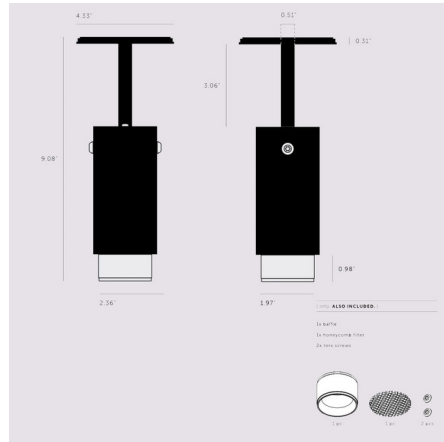

By Buster + Punch

Description

The Exhaust Fully Adjustable Spot Light features the Buster + Punch signature linear or cross pattern knurl baffle that captures light and creates a delicate metallic glow. An included honeycomb filter emits a precise, non-glare, directional spotlight. Available with a Graphite or Stone finish with a matching flush canopy complemented by a variety of baffle finishes. No driver required. Note: Not all finish combinations are available.

Shown in stone / smoked bronze

Specifications

COLOR	N/A
BODY FINISH	Stone / Smoked Bronze
WATTAGE	9W
DIMMER	Standard 120V
DIMENSIONS	2.36"W x 9.08"H
BULB NOT INCLUDED	1 x MR16/GU10/9W/120V LED
COUNTRY OF ORIGIN	China