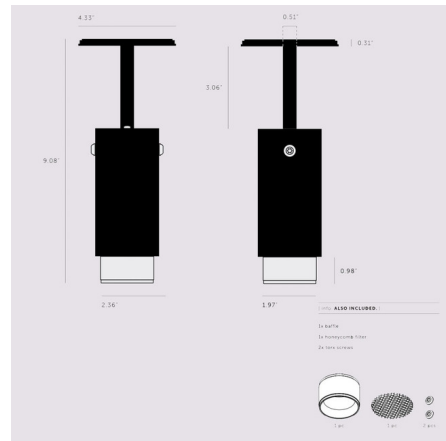

## Exhaust Adjustable Spot Light

By Buster + Punch

### Description

The Exhaust Fully Adjustable Spot Light features the Buster + Punch signature linear or cross pattern knurl baffle that captures light and creates a delicate metallic glow. An included honeycomb filter emits a precise, non-glare, directional spotlight. Available with a Graphite or Stone finish with a matching flush canopy complemented by a variety of baffle finishes. No driver required. Note: Not all finish combinations are available.

### Specifications

COLOR	N/A
BODY FINISH	Stone / Black
WATTAGE	9W
DIMMER	Standard 120V
DIMENSIONS	2.36"W x 9.08"H
BULB NOT INCLUDED	1 x MR16/GU10/9W/120V LED
COUNTRY OF ORIGIN	China

CLICK TO VIEW PRODUCT