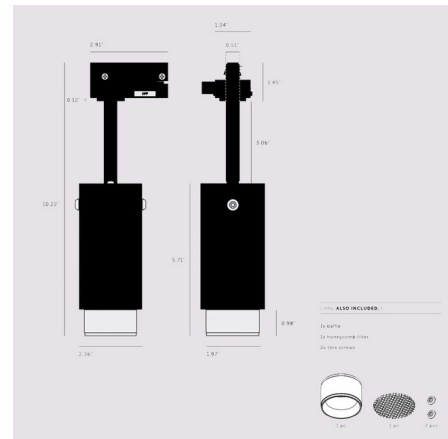

### Description

The Exhaust Track Light features the Buster + Punch signature linear or cross pattern knurl baffle that captures light and creates a delicate metallic glow. An included honeycomb filter emits a precise, non-glare, directional spotlight. Available with a Graphite or Stone finish complemented by a variety of baffle finish options. The spotlight is fully adjustable and comes with a single circuit H-style track adapter in black, compatible with Halo 120V track. The spotlight fits a GU10 bulb. Bulb not included. Note: Not all finish combinations are available.

### Specifications

COLOR	N/A
BODY FINISH	Stone / Smoked Bronze
WATTAGE	9W
DIMMER	Standard 120V
DIMENSIONS	2.4"W x 10.2"H
BULB NOT INCLUDED	1 x MR16/GU10/9W/120V LED
COUNTRY OF ORIGIN	China

CLICK TO VIEW PRODUCT