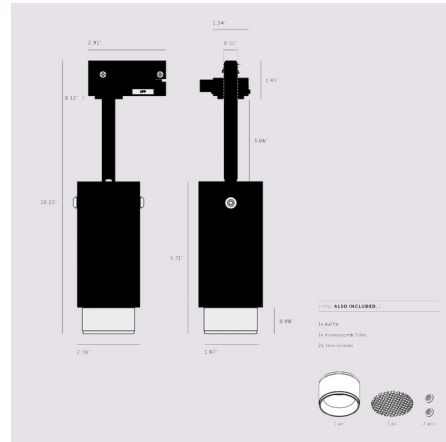

### Description

The Exhaust Track Light features the Buster + Punch signature linear or cross pattern knurl baffle that captures light and creates a delicate metallic glow. An included honeycomb filter emits a precise, non-glare, directional spotlight. Available with a Graphite or Stone finish complemented by a variety of baffle finish options. The spotlight is fully adjustable and comes with a single circuit H-style track adapter in black, compatible with Halo 120V track. The spotlight fits a GU10 bulb.. Bulb not included. Note: Not all finish combinations are available.

### Specifications

COLOR	N/A
BODY FINISH	Stone / Black
WATTAGE	9W
DIMMER	Standard 120V
DIMENSIONS	2.4"W x 10.2"H
BULB NOT INCLUDED	1 x MR16/GU10/9W/120V LED
COUNTRY OF ORIGIN	China

CLICK TO VIEW PRODUCT