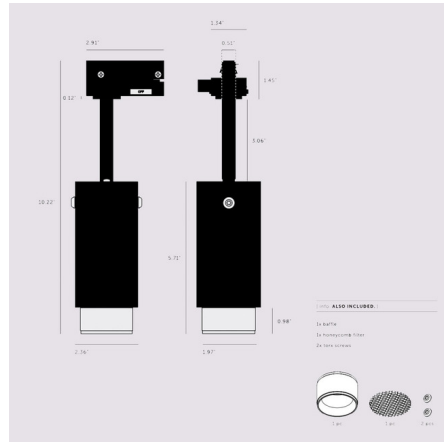

### Description

The Exhaust Track Light features the Buster + Punch signature linear or cross pattern knurl baffle that captures light and creates a delicate metallic glow. An included honeycomb filter emits a precise, non-glare, directional spotlight. Available with a Graphite or Stone finish complemented by a variety of baffle finish options. The spotlight is fully adjustable and comes with a single circuit H-style track adapter in black, compatible with Halo 120V track. The spotlight fits a GU10 bulb. Bulb not included. Note: Not all finish combinations are available.

### Specifications

COLOR	N/A
BODY FINISH	Stone / Steel
WATTAGE	9W
DIMMER	Standard 120V
DIMENSIONS	2.4"W x 10.2"H
BULB NOT INCLUDED	1 x MR16/GU10/9W/120V LED
COUNTRY OF ORIGIN	China

CLICK TO VIEW PRODUCT