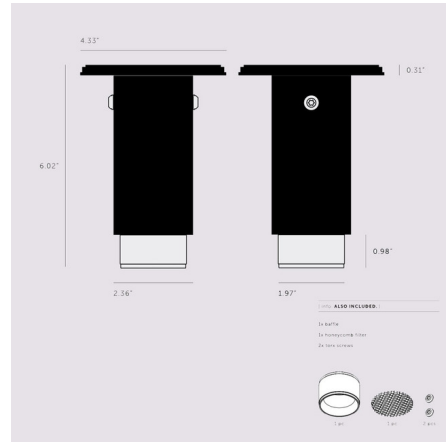

Description

The Exhaust Surface Spot is a fixed spotlight featuring the Buster + Punch signature linear or cross pattern knurl baffle that captures light and creates a delicate metallic glow. An included honeycomb filter emits a precise, non-glare, fixed downlight spot. Available with a Graphite or Stone finish with a matching flush canopy complemented by a variety of baffle finishes. Note: Not all finish combinations are available.

Shown in graphite / smoked bronze

Specifications

COLOR	N/A
BODY FINISH	Graphite / Smoked Bronze
WATTAGE	9W
DIMMER	Standard 120V
DIMENSIONS	2.36"W x 6.02"H
BULB NOT INCLUDED	1 x MR16/GU10/9W/120V LED
COUNTRY OF ORIGIN	China