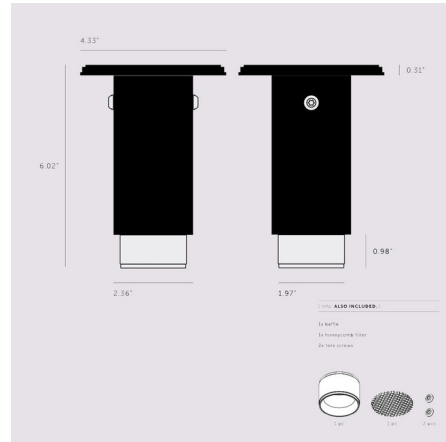

By Buster + Punch

Description

The Exhaust Surface Spot is a fixed spotlight featuring the Buster + Punch signature linear or cross pattern knurl baffle that captures light and creates a delicate metallic glow. An included honeycomb filter emits a precise, non-glare, fixed downlight spot. Available with a Graphite or Stone finish with a matching flush canopy complemented by a variety of baffle finishes. Note: Not all finish combinations are available.

Shown in stone / brass

Specifications

COLOR	N/A
BODY FINISH	Stone / Brass
WATTAGE	9W
DIMMER	Standard 120V
DIMENSIONS	2.36"W x 6.02"H
BULB NOT INCLUDED	1 x MR16/GU10/9W/120V LED
COUNTRY OF ORIGIN	China

CLICK TO VIEW PRODUCT