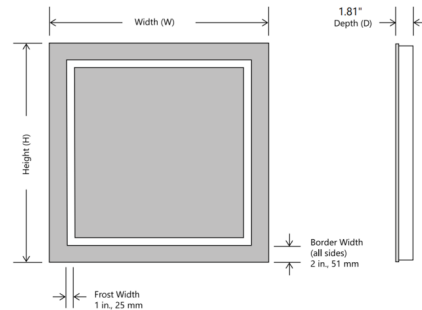

Description

The Unity Rectangle Lighted Mirror features a polished-edge with a continuous band of one inch wide frosted light inset from a precision border. Integrated dimmable LED strips. Forward-phase dimming. Note: The Unity mirror must be installed in the W x H (width x height) orientation as listed; it cannot be installed in any other direction.

Shown in mirror / frosted

Unity Rectangle Mirror
DIMENSIONAL DRAWING (Not to scale.)
24"W x 36"H x 1.81"D
30"W x 42"H x 1.81"D
36"W x 42"H x 1.81"D
48"W x 36"H x 1.81"D

Specifications

COLOR	Frosted
BODY FINISH	Mirror
WATTAGE	64W
DIMMER	Standard 120V
DIMENSIONS	36"W x 42"H x 1.81"D
INTEGRATED LED MODULE	1 x LED/64W/120V LED
COUNTRY OF ORIGIN	China