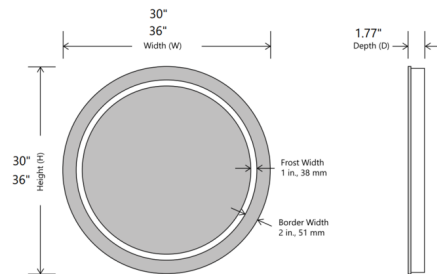

### Description

The Mystique Round Lighted Mirror combines a circle of light inset from a polished border for forward facing task lighting. Integrated dimmable LED strip with forward phase dimming. Note: The Harmony mirror must be installed in the W x H (width x height) orientation as listed; it cannot be installed in any other direction.

### Specifications

COLOR . . . . . Frosted  
BODY FINISH . . . . . Mirror  
WATTAGE . . . . . 37W  
DIMMER . . . . . Standard 120V  
DIMENSIONS . . . . . 30"W x 30"H x 1.77"D  
INTEGRATED LED MODULE . . . . . 1 x LED/37W/120V LED  
COUNTRY OF ORIGIN . . . . . China