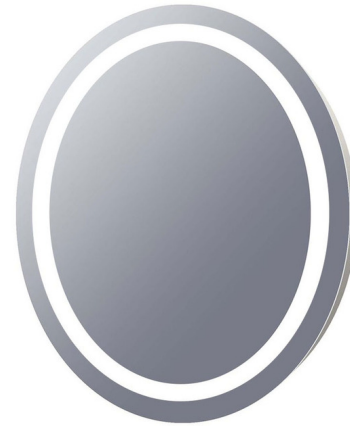

## Mystique Round Lighted Mirror By Cordova Mirrors

### Description

The Mystique Round Lighted Mirror combines a circle of light inset from a polished border for forward facing task lighting. Integrated dimmable LED strip with forward phase dimming. Note: The Harmony mirror must be installed in the W x H (width x height) orientation as listed; it cannot be installed in any other direction.

Shown in mirror / frosted

### Specifications

COLOR . . . . . Frosted  
BODY FINISH . . . . . Mirror  
WATTAGE . . . . . 37W  
DIMMER . . . . . Standard 120V  
DIMENSIONS . . . . . 30"W x 30"H x 1.77"D  
INTEGRATED LED MODULE . . . . . 1 x LED/37W/120V LED  
COUNTRY OF ORIGIN . . . . . China