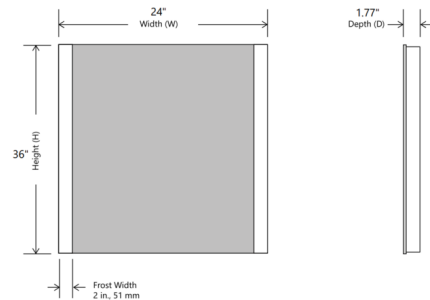

By Cordova Mirrors

Description

The Harmony Rectangle Lighted Mirror combines forward facing task lighting and wall glow ambiance. Wall glow ambient lighting on the left and right sides with diffuser for a finished side view. Integrated dimmable LED strip with forward phase dimming. Note: The Harmony mirror must be installed in the W x H (width x height) orientation as listed; it cannot be installed in any other direction.

Shown in mirror / frosted

Harmony Rectangle Mirror
DIMENSIONAL DRAWING (Not to scale.)

Specifications

COLOR Frosted
BODY FINISH Mirror
WATTAGE 35W
DIMMER Standard 120V
DIMENSIONS 24"W x 36"H x 2"D
INTEGRATED LED MODULE 1 x LED/35W/120V LED
COUNTRY OF ORIGIN China