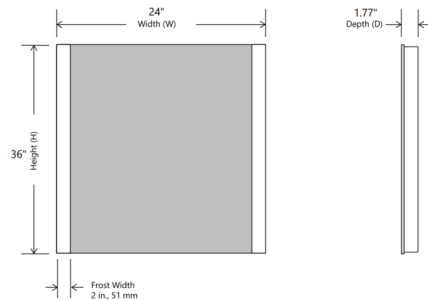

By Cordova Mirrors

Description

The Harmony Rectangle Lighted Mirror combines forward facing task lighting and wall glow ambiance. Wall glow ambient lighting on the left and right sides with diffuser for a finished side view. Integrated dimmable LED strip with forward phase dimming. Note: The Harmony mirror must be installed in the W x H (width x height) orientation as listed; it cannot be installed in any other direction.

Shown in mirror / frosted

Harmony Rectangle Mirror
DIMENSIONAL DRAWING (Not to scale.)

Specifications

COLOR Frosted
BODY FINISH Mirror
WATTAGE 35W
DIMMER Standard 120V
DIMENSIONS 24"W x 36"H x 2"D
INTEGRATED LED MODULE 1 x LED/35W/120V LED
COUNTRY OF ORIGIN China