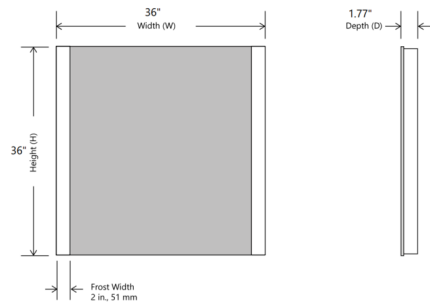

By Cordova Mirrors

Description

The Harmony Square Lighted Mirror combines forward facing task lighting and wall glow ambiance. Wall glow ambient lighting on the left and right sides with diffuser for a finished side view. Integrated dimmable LED strip with forward phase dimming. Note: The Harmony mirror must be installed in the W x H (width x height) orientation as listed; it cannot be installed in any other direction.

Shown in mirror / frosted

Specifications

COLOR Frosted
BODY FINISH Mirror
WATTAGE 35W
DIMMER Standard 120V
DIMENSIONS 36"W x 36"H x 2"D
INTEGRATED LED MODULE 1 x LED/35W/120V LED
COUNTRY OF ORIGIN China