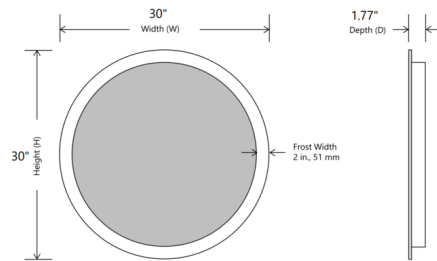

CLICK TO VIEW PRODUCT

Notes: