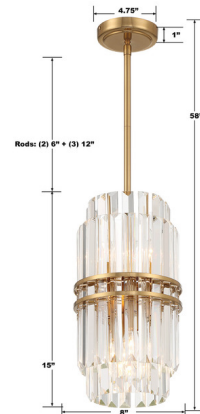

Lightology

lightology.com
866-954-4489
04-24-26

Project: _____

Company: _____

Location: _____ Fixture Type: _____

SPEC #: **CRY1343132**

Approved On: _____ Approved By: _____

Hayes Mini Pendant By Crystorama

Description

The Hayes Mini Pendant is both a piece of art and a light source for your home. Multifaceted crystals hang from the steel frame, casting warm shadows across your space.

Specifications

COLOR Crystal
BODY FINISH Aged Brass
WATTAGE 36W
DIMMER Standard 120V
DIMENSIONS 8"W x 15"H
BULB NOT INCLUDED 4 x B10/Candelabra (E12)/9W/120V LED
COUNTRY OF ORIGIN China

Technical Information

PRODUCT DIMENSIONS Downrods: Two 6" and Three 12" Included

Shown in aged brass / crystal

CLICK TO VIEW PRODUCT

Notes: