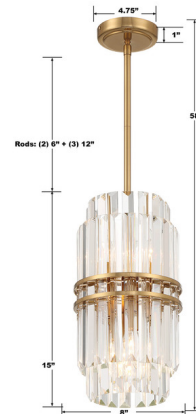

Description

The Hayes Mini Pendant is both a piece of art and a light source for your home. Multifaceted crystals hang from the steel frame, casting warm shadows across your space.

Specifications

COLOR	Crystal
BODY FINISH	Aged Brass
WATTAGE	36W
DIMMER	Standard 120V
DIMENSIONS	8"W x 15"H
BULB NOT INCLUDED	4 x B10/Candelabra (E12)/9W/120V LED
COUNTRY OF ORIGIN	China

Technical Information

PRODUCT DIMENSIONS Downrods: Two 6" and Three 12" Included

Shown in aged brass / crystal

CLICK TO VIEW PRODUCT

Notes: