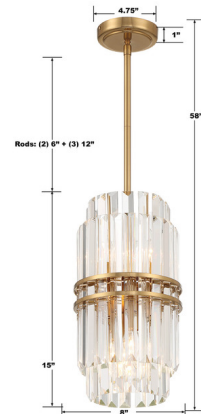

Lightology

lightology.com
866-954-4489
07-02-26

Project: _____

Company: _____

Location: _____ Fixture Type: _____

SPEC #: **CRY1343132**

Approved On: _____ Approved By: _____

Hayes Mini Pendant By Crystorama

Description

The Hayes Mini Pendant is both a piece of art and a light source for your home. Multifaceted crystals hang from the steel frame, casting warm shadows across your space.

Specifications

COLOR Crystal
BODY FINISH Aged Brass
WATTAGE 36W
DIMMER Standard 120V
DIMENSIONS 8"W x 15"H
BULB NOT INCLUDED 4 x B10/Candelabra (E12)/9W/120V LED
COUNTRY OF ORIGIN China

Technical Information

PRODUCT DIMENSIONS Downrods: Two 6" and Three 12" Included

Shown in aged brass / crystal

CLICK TO VIEW PRODUCT

Notes: