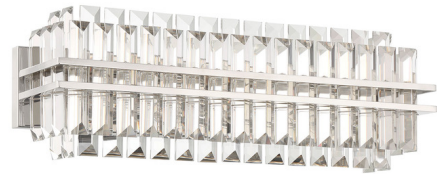

## Hayes Bathroom Vanity Light By Crystorama

### Description

The Hayes Bathroom Vanity Light is both a piece of art and a light source for your home. Multifaceted crystals hang from the steel frame, casting warm shadows across your space.

Shown in polished nickel / crystal

### Specifications

COLOR	Crystal
BODY FINISH	Polished Nickel
WATTAGE	36W
DIMMER	Standard 120V
DIMENSIONS	23.5\"W x 8\"H x 6\"D
BULB NOT INCLUDED	4 x B10/Candelabra (E12)/9W/120V LED
COUNTRY OF ORIGIN	China