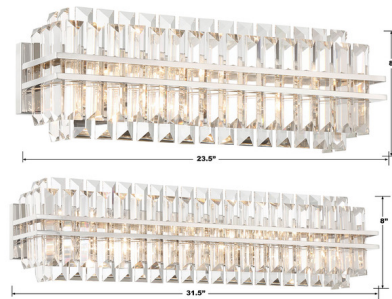

## Hayes Bathroom Vanity Light By Crystorama

### Description

The Hayes Bathroom Vanity Light is both a piece of art and a light source for your home. Multifaceted crystals hang from the steel frame, casting warm shadows across your space.

Shown in polished nickel / crystal

### Specifications

COLOR	Crystal
BODY FINISH	Polished Nickel
WATTAGE	36W
DIMMER	Standard 120V
DIMENSIONS	23.5\"W x 8\"H x 6\"D
BULB NOT INCLUDED	4 x B10/Candelabra (E12)/9W/120V LED
COUNTRY OF ORIGIN	China