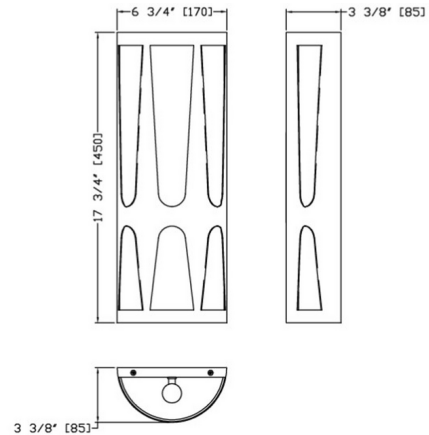

Lightology

lightology.com
866-954-4489
05-25-26

Project: _____

Company: _____

Location: _____ Fixture Type: _____

SPEC #: **CRY1343155**

Approved On: _____ Approved By: _____

Royston Wall Sconce By Crystorama

Description

The Royston Wall Sconce brings a striking presence to your interior space. The patterned metal overlay create its intriguing profile. The inner white silk shade adds texture and its glass diffuser helps cast a soft illumination to tour room.

Shown in polished chrome / white

Specifications

COLOR	White
BODY FINISH	Polished Chrome
WATTAGE	18W
DIMMER	Standard 120V
DIMENSIONS	6.75"W x 17.75"H x 3.375"D
BULB NOT INCLUDED	2 x B10/Candelabra (E12)/9W/120V LED
COUNTRY OF ORIGIN	China