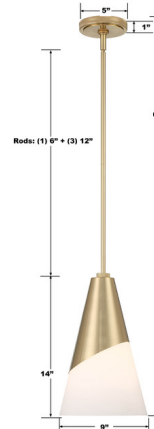

## Tori Pendant By Crystorama

### Description

The Tori Pendant brings a sleek, contemporary vibe to your interior space. The cone shaped shade has lower offset glass that casts warm shadows of light across your room.

Shown in vibrant gold / white

### Specifications

|                   |                                   |
|-------------------|-----------------------------------|
| COLOR             | White                             |
| BODY FINISH       | Vibrant Gold                      |
| WATTAGE           | 17W                               |
| DIMMER            | Standard 120V                     |
| DIMENSIONS        | 9"W x 14"H                        |
| BULB NOT INCLUDED | 1 x A19/Medium (E26)/17W/120V LED |
| COUNTRY OF ORIGIN | China                             |

### Technical Information

PRODUCT DIMENSIONS . . . . . Downrods: One 6" and Three 12" Included

CLICK TO VIEW PRODUCT

Notes: