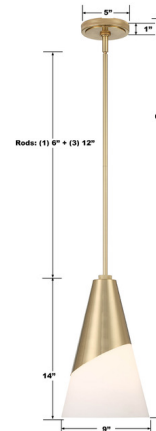

Lightology

lightology.com
866-954-4489
06-29-26

Project: _____

Company: _____

Location: _____ Fixture Type: _____

SPEC #: **CRY1343159**

Approved On: _____ Approved By: _____

Tori Pendant By Crystorama

Description

The Tori Pendant brings a sleek, contemporary vibe to your interior space. The cone shaped shade has lower offset glass that casts warm shadows of light across your room.

Specifications

COLOR White
BODY FINISH Vibrant Gold
WATTAGE 17W
DIMMER Standard 120V
DIMENSIONS 9"W x 14"H
BULB NOT INCLUDED 1 x A19/Medium (E26)/17W/120V LED
COUNTRY OF ORIGIN China

Technical Information

PRODUCT DIMENSIONS Downrods: One 6" and Three 12" Included

Shown in vibrant gold / white

CLICK TO VIEW PRODUCT

Notes: