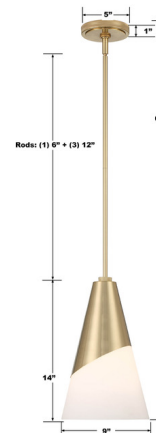

Description

The Tori Pendant brings a sleek, contemporary vibe to your interior space. The cone shaped shade has lower offset glass that casts warm shadows of light across your room.

Specifications

COLOR White
BODY FINISH Vibrant Gold
WATTAGE 17W
DIMMER Standard 120V
DIMENSIONS 9"W x 14"H
BULB NOT INCLUDED 1 x A19/Medium (E26)/17W/120V LED
COUNTRY OF ORIGIN China

Technical Information

PRODUCT DIMENSIONS Downrods: One 6" and Three 12" Included

Shown in vibrant gold / white

CLICK TO VIEW PRODUCT

Notes: