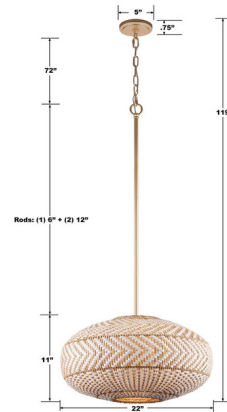

By Crystorama

Description

The Zanzibar Low Pendant is an embodiment of laid-back luxe and thoughtful simplicity. By combining the textures of natural rattan with white lanyard, this piece introduces a striking two-tone color palette that instantly brings comfort and style to your living space. Handcrafted with precision, the intricate weave introduces texture and depth to your decor.

Shown in gold / natural / white

Specifications

COLOR	Natural / White
BODY FINISH	Gold
WATTAGE	36W
DIMMER	Standard 120V
DIMENSIONS	22"W x 11"H
BULB NOT INCLUDED	4 x B10/Candelabra (E12)/9W/120V LED
COUNTRY OF ORIGIN	Philippines

Technical Information

PRODUCT DIMENSIONS Downrods: One 6" and Two 12" Included

CLICK TO VIEW PRODUCT

Notes: