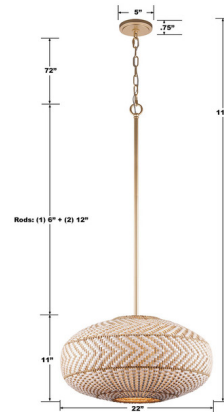

By Crystorama

Description

The Zanzibar Low Pendant is an embodiment of laid-back luxe and thoughtful simplicity. By combining the textures of natural rattan with white lanyard, this piece introduces a striking two-tone color palette that instantly brings comfort and style to your living space. Handcrafted with precision, the intricate weave introduces texture and depth to your decor.

Shown in gold / natural / white

Specifications

COLOR	Natural / White
BODY FINISH	Gold
WATTAGE	36W
DIMMER	Standard 120V
DIMENSIONS	22"W x 11"H
BULB NOT INCLUDED	4 x B10/Candelabra (E12)/9W/120V LED
COUNTRY OF ORIGIN	Philippines

Technical Information

PRODUCT DIMENSIONS Downrods: One 6" and Two 12" Included

CLICK TO VIEW PRODUCT

Notes: