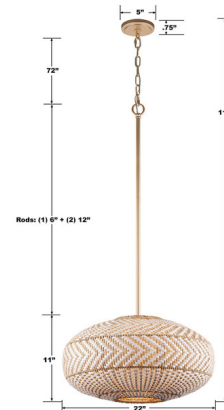

Description

The Zanzibar Low Pendant is an embodiment of laid-back luxe and thoughtful simplicity. By combining the textures of natural rattan with white lanyard, this piece introduces a striking two-tone color palette that instantly brings comfort and style to your living space. Handcrafted with precision, the intricate weave introduces texture and depth to your decor.

Specifications

COLOR Natural / White
BODY FINISH Gold
WATTAGE 36W
DIMMER Standard 120V
DIMENSIONS 22"W x 11"H
BULB NOT INCLUDED 4 x B10/Candelabra (E12)/9W/120V LED
COUNTRY OF ORIGIN Philippines

Technical Information

PRODUCT DIMENSIONS Downrods: One 6" and Two 12" Included

Shown in gold / natural / white

CLICK TO VIEW PRODUCT

Notes: