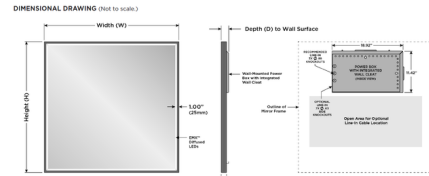

Technical Information

COLOR RENDERING	90 CRI
LAMP COLOR	3000K
LUMENS/WATT	81.75
LUMINOUS FLUX	2943 lumens

CLICK TO VIEW PRODUCT

Notes: