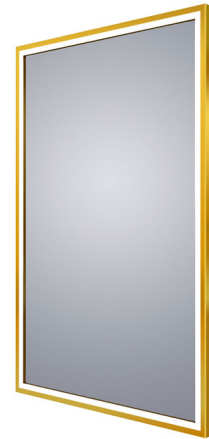

Lightology

lightology.com
866-954-4489
05-24-26

Project: _____
Company: _____
Location: _____ Fixture Type: _____
SPEC #: **EMR1343183**
Approved On: _____ Approved By: _____

Radiance Lighted Mirror By Electric Mirror

Description

The Radiance Lighted Mirror features a sleek and modern profile with inward-facing task lighting for facial illumination. Corrosion resistant OmegaMirror glass. Dimmable with a forward phase dimmer. Note: 120 volt hardwire electrical connection with direct wire from behind power box or provide whip to reach side knockout; junction box not required. Note: The Radiance mirror must be installed in the W x H (width x height) orientation as listed; it cannot be installed in any other direction.

Shown in brushed brass / mirror

Specifications

COLOR	Mirror
BODY FINISH	Brushed Brass
WATTAGE	36W
DIMMER	Standard 120V
DIMENSIONS	24"W x 36"H x 2"D
INTEGRATED LED MODULE	1 x LED/36W/120-277V LED
COUNTRY OF ORIGIN	United States