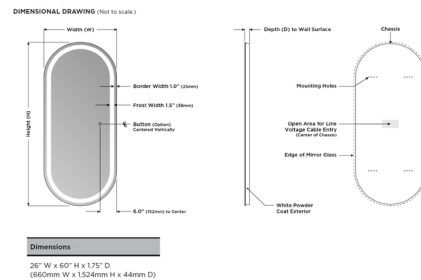

CLICK TO VIEW PRODUCT

Notes: