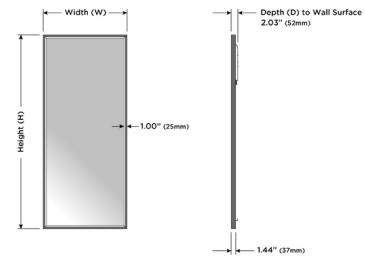

Specifications

COLOR	Mirror
BODY FINISH	Black
WATTAGE	51W
DIMMER	Standard 120V
DIMENSIONS	26"W x 60"H x 2"D
INTEGRATED LED MODULE	1 x LED/51W/120V LED
COUNTRY OF ORIGIN	United States

Technical Information

COLOR RENDERING	90 CRI
LAMP COLOR	3000K
LUMENS/WATT	83.84
LUMINOUS FLUX	4276 lumens

Shown in black / mirror

DIMENSIONAL DRAWING (Not to scale)

Dimensions
26" W x 60" H x 2" D (660mm W x 1524mm H x 51mm D)