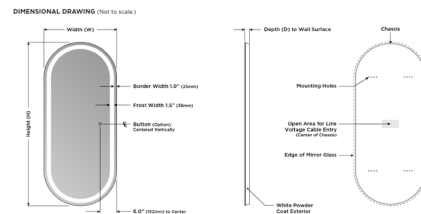

CLICK TO VIEW PRODUCT

Notes: