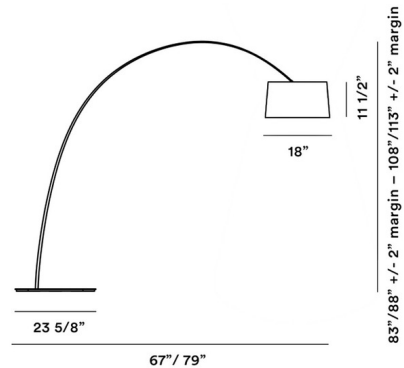

CLICK TO VIEW PRODUCT

Notes: