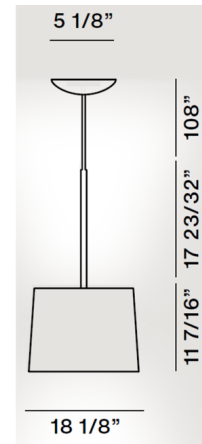

CLICK TO VIEW PRODUCT

Notes: