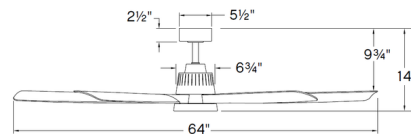

CLICK TO VIEW PRODUCT

Notes: