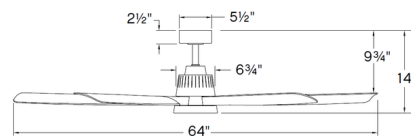

CLICK TO VIEW PRODUCT

Notes: