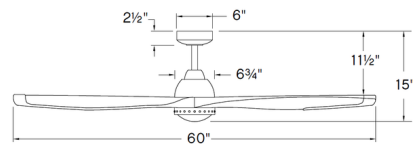

CLICK TO VIEW PRODUCT

Notes: