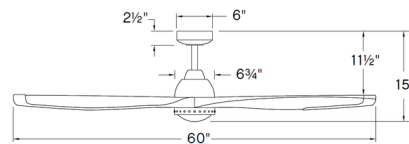

CLICK TO VIEW PRODUCT

Notes: