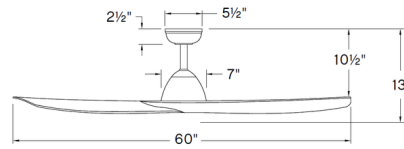

Description

The Liv Smart Ceiling Fan accentuates your modern indoor or outdoor space with its artfully arranged blades and sleek silhouette. Not only stylish, the fan is crafted from composite materials with an anti-fading finish for maximum durability. The Liv is equipped with a DC motor that ensures energy efficiency while creating a comfortable space. A wireless HIRO control is included. It incorporates WiFi and RF technology, and enables motor on/off, 6 speeds, and forward and reverse. It can be wall-mounted or hand-held. A face plate and cradles are included, and the remote fits in standard decorative style face plates as well. A manual on/off switch is also included. Another convenient control option is your smartphone, using the Hinkley app. In addition to the basic functions, the app has timers, breeze mode and other advanced features, and links the fan to smart home systems including Google, Amazon Alexa, and Siri. This smart fan fits seamlessly into modern lifestyles. Optional accessories are sold separately.

Specifications

BLADE COLOR	N/A
BODY FINISH	Matte Black / Driftwood
WATTAGE	N/A
DIMMER	N/A
DIMENSIONS	60"W x 13"H
BULB	N/A
COUNTRY OF ORIGIN	Chinese Taipei

Shown in matte black / driftwood

CLICK TO VIEW PRODUCT