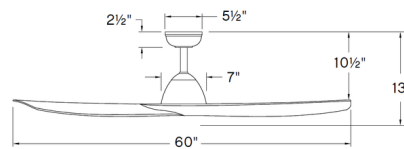

Description

The Liv Smart Ceiling Fan accentuates your modern indoor or outdoor space with its artfully arranged blades and sleek silhouette. Not only stylish, the fan is crafted from composite materials with an anti-fading finish for maximum durability. The Liv is equipped with a DC motor that ensures energy efficiency while creating a comfortable space. A wireless HIRO control is included. It incorporates WiFi and RF technology, and enables motor on/off, 6 speeds, and forward and reverse. It can be wall-mounted or hand-held. A face plate and cradles are included, and the remote fits in standard decorative style face plates as well. A manual on/off switch is also included. Another convenient control option is your smartphone, using the Hinkley app. In addition to the basic functions, the app has timers, breeze mode and other advanced features, and links the fan to smart home systems including Google, Amazon Alexa, and Siri. This smart fan fits seamlessly into modern lifestyles. Optional accessories are sold separately.

Specifications

BLADE COLOR	Driftwood
BODY FINISH	Matte Black
WATTAGE	N/A
DIMMER	N/A
DIMENSIONS	60"W x 13"H
BULB	N/A
COUNTRY OF ORIGIN	Chinese Taipei

Shown in matte black / driftwood

CLICK TO VIEW PRODUCT