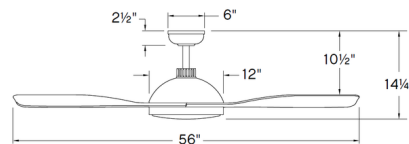

CLICK TO VIEW PRODUCT

Notes: