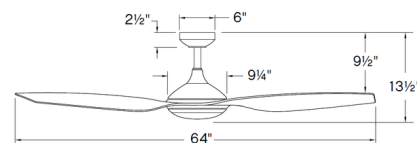

CLICK TO VIEW PRODUCT

Notes: