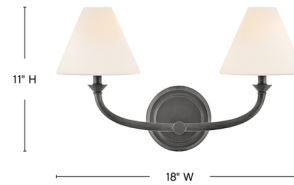

Description

Inspired by traditional lighting styles, the Greta Bathroom Vanity Light complements its slim, contemporary silhouette with timeless details and classic finish. Tapered, etched opal glass shades softly diffuse light, filling your space with a warm ambiance.

Specifications

COLOR Etched Opal
BODY FINISH Blackened Brass
WATTAGE 10W
DIMMER Standard 120V
DIMENSIONS 18"W x 11"H x 8.25"D
BULB NOT INCLUDED 2 x B10/Candelabra (E12)/5W/120V LED
COUNTRY OF ORIGIN China

Shown in blackened brass / etched opal

CLICK TO VIEW PRODUCT

Notes: