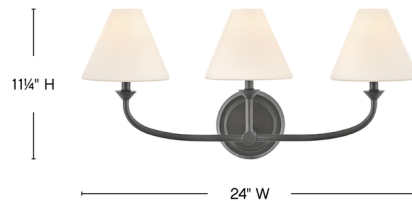

Lightology

lightology.com
866-954-4489
04-24-26

Project: _____

Company: _____

Location: _____ Fixture Type: _____

SPEC #: **HIN1344958**

Approved On: _____ Approved By: _____

Greta Bathroom Vanity Light By Hinkley Lighting

Description

Inspired by traditional lighting styles, the Greta Bathroom Vanity Light complements its slim, contemporary silhouette with timeless details and classic finish. Tapered, etched opal glass shades softly diffuse light, filling your space with a warm ambiance.

Specifications

COLOR . . . . . Etched Opal
BODY FINISH . . . . . Blackened Brass
WATTAGE 10W
DIMMER . . . . . Standard 120V
DIMENSIONS . . . . . 18"W x 11"H x 8.25"D
BULB NOT INCLUDED . . . . . 2 x B10/Candelabra (E12)/5W/120V LED
COUNTRY OF ORIGIN . . . . . China

Shown in blackened brass / etched opal

CLICK TO VIEW PRODUCT

Notes: