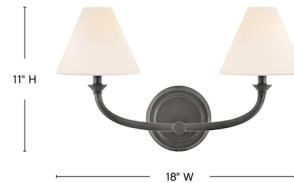

Shown in blackened brass / etched opal