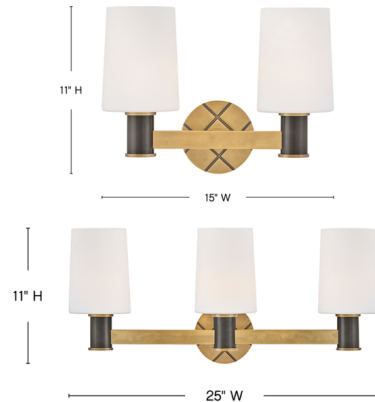

Lightology

lightology.com
866-954-4489
04-26-26

Project: _____

Company: _____

Location: _____ Fixture Type: _____

SPEC #: **HIN1344963**

Approved On: _____ Approved By: _____

Declan Bathroom Vanity Light By Hinkley Lighting

Description

Featuring a geometric, crosshatch motif, Declan Bathroom Vanity Light's substantial silhouette is enhanced by a heavy cast backplate and stem accentuated by a contrasting, two-tone finish. Tall, tapered, etched opal glass shades create softly diffused illumination and a comfortable atmosphere. Can be mounted up or down.

Shown in heritage brass / white

Specifications

COLOR	White
BODY FINISH	Heritage Brass
WATTAGE	10W
DIMMER	Standard 120V
DIMENSIONS	15"W x 11"H x 6.75"D
BULB NOT INCLUDED	2 x B10/Candelabra (E12)/5W/120V LED
COUNTRY OF ORIGIN	China