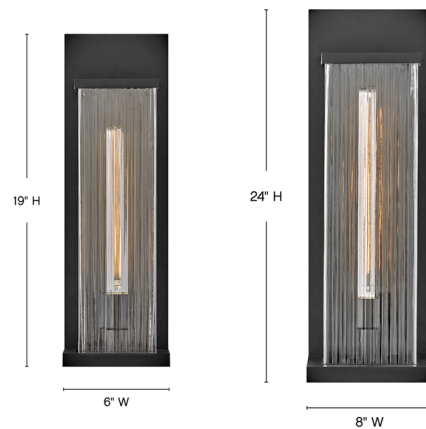

Description

The Torrent Outdoor Wall Light's clear, ribbed glass accentuates classic and contemporary exteriors with a subtle yet striking texture. Torrent's unique glass creates captivating refractions and sophisticated ambiance.

Specifications

COLOR Clear
BODY FINISH Black
WATTAGE 5W
DIMMER Standard 120V
DIMENSIONS 6"W x 19"H x 6"D
BULB NOT INCLUDED 1 x T10/Medium (E26)/5W/120V LED
COUNTRY OF ORIGIN China

Shown in black / clear