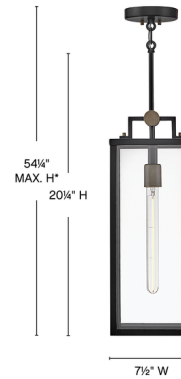

Lightology

lightology.com
866-954-4489
05-07-26

Project: _____

Company: _____

Location: _____ Fixture Type: _____

SPEC #: **HIN1344972**

Approved On: _____ Approved By: _____

Catalina Outdoor Pendant By Hinkley Lighting

Description

The Catalina Outdoor Wall Sconce brings a striking simplicity to your exterior space. The airy, striking frame is complemented by clear glass, casting warm light across your area. May be mounted on a sloped ceiling. Includes one 6 inch and two 12 inch downrods.

Shown in black / clear

Specifications

COLOR . . . . . Clear
BODY FINISH . . . . . Black
WATTAGE 5W
DIMMER . . . . . Standard 120V
DIMENSIONS . . . . . 7.5"W x 20.25"H
BULB NOT INCLUDED . . . . . 1 x T10/Medium (E26)/5W/120V LED
COUNTRY OF ORIGIN . . . . . China

CLICK TO VIEW PRODUCT

Notes: