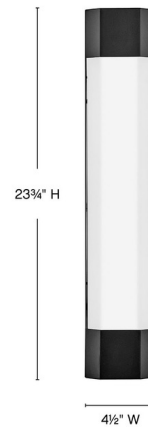

Description

View the many sides of the Facet Outdoor Wall Light. Interesting angles combine with bold metal features to create an edgy and contemporary profile that is unpretentious yet unforgettable. Hexagonal etched white glass is showcased by a bold Black finish.

Specifications

COLOR	White
BODY FINISH	Black
WATTAGE	24W
DIMMER	Low Voltage Electronic
DIMENSIONS	4.5"W x 23.75"H x 2.75"D
INTEGRATED LED MODULE	1 x LED/24W/120V LED
COUNTRY OF ORIGIN	China

Technical Information

LAMP LIFE	50000 hours
COLOR RENDERING	90 CRI
LAMP COLOR	3000K
LUMENS/WATT	77.50
LUMINOUS FLUX	1860 lumens

Shown in black / white

CLICK TO VIEW PRODUCT

Notes: