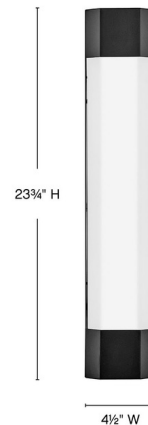

Description

View the many sides of the Facet Outdoor Wall Light. Interesting angles combine with bold metal features to create an edgy and contemporary profile that is unpretentious yet unforgettable. Hexagonal etched white glass is showcased by a bold Black finish.

Specifications

COLOR White
BODY FINISH Black
WATTAGE 24W
DIMMER Low Voltage Electronic
DIMENSIONS 4.5"W x 23.75"H x 2.75"D
INTEGRATED LED MODULE 1 x LED/24W/120V LED
COUNTRY OF ORIGIN China

Technical Information

LAMP LIFE 50000 hours
COLOR RENDERING 90 CRI
LAMP COLOR 3000K
LUMENS/WATT 77.50
LUMINOUS FLUX 1860 lumens

Shown in black / white

CLICK TO VIEW PRODUCT

Notes: