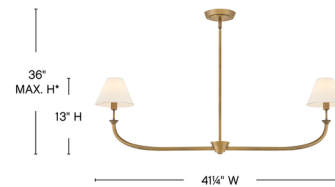

Shown in heritage brass

CLICK TO VIEW PRODUCT

Notes: