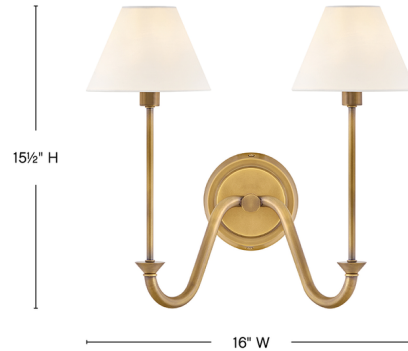

## Greta Wall Sconce By Hinkley Lighting

### Description

Inspired by traditional lighting styles, the Greta Wall Sconce complements its slim, contemporary silhouette with timeless details and classic finish. Tapered, off-white linen shades softly diffuse light, filling your space with a warm ambiance.

Shown in heritage brass / off white

### Specifications

COLOR	Off White
BODY FINISH	Heritage Brass
WATTAGE	10W
DIMMER	Standard 120V
DIMENSIONS	16"W x 15.5"H x 9.5"D
BULB NOT INCLUDED	2 x B10/Candelabra (E12)/5W/120V LED
COUNTRY OF ORIGIN	China