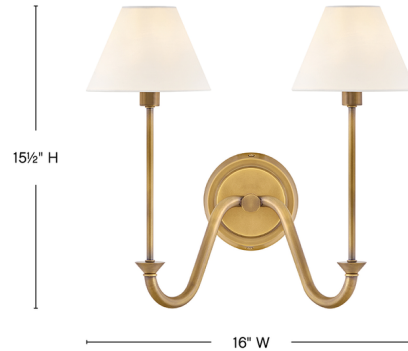

Shown in heritage brass / off white

Specifications

COLOR	Off White
BODY FINISH	Heritage Brass
WATTAGE	10W
DIMMER	Standard 120V
DIMENSIONS	16"W x 15.5"H x 9.5"D
BULB NOT INCLUDED	2 x B10/Candelabra (E12)/5W/120V LED
COUNTRY OF ORIGIN	China

CLICK TO VIEW PRODUCT

Notes: